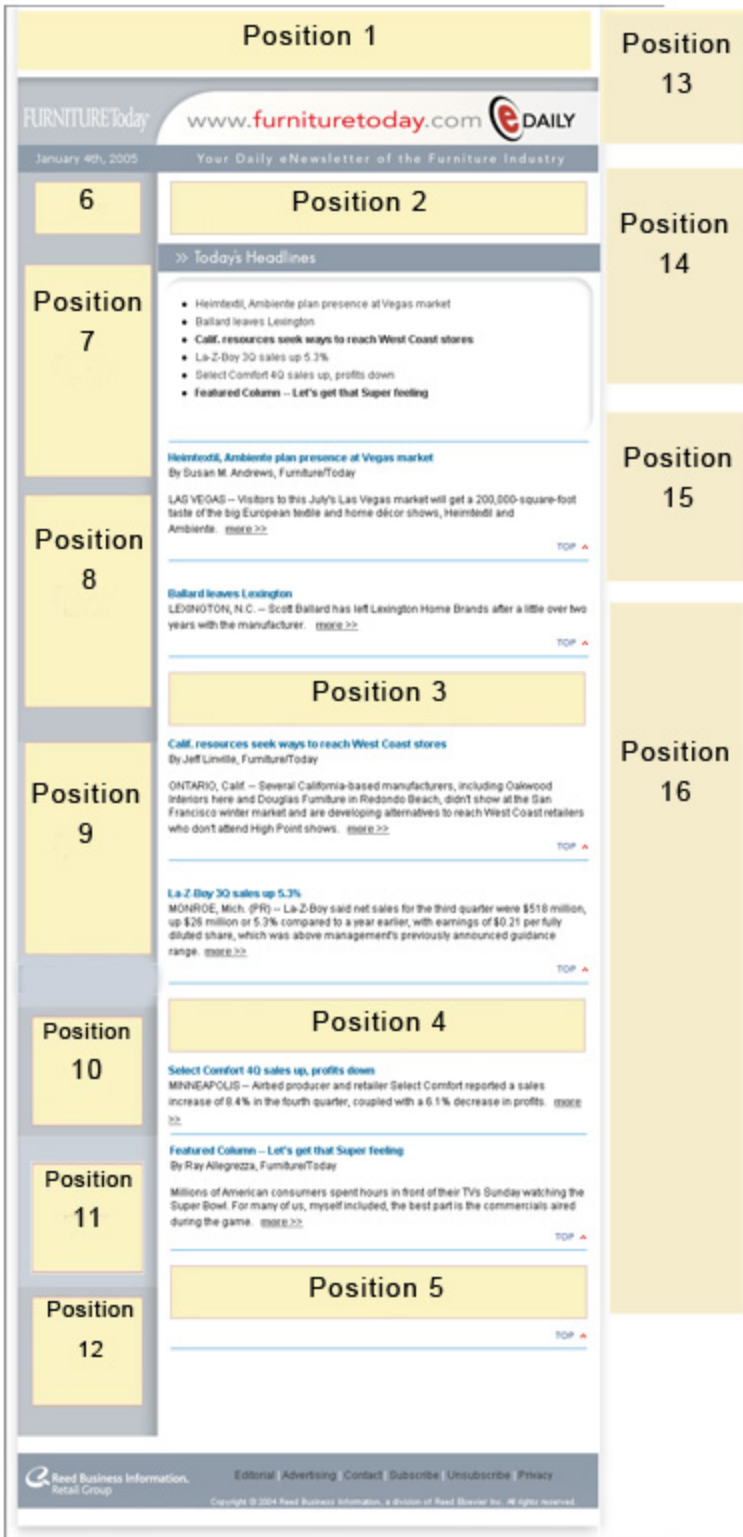

Furniture Today eDaily Newsletter

Position 1 - Leaderboard 728 x 90 px
\$35 CPM

Position 2 - Full Banner 468 x 60 px
\$30 CPM

Position 3 - Full Banner 468 x 60 px
\$25 CPM

Position 4 - Full Banner 468 x 60 px
\$20 CPM

Position 5 - Full Banner 468 x 60 px
\$15 CPM

Position 6 - Button 120 x 60 px
\$20 CPM

Position 7 - Half Skyscraper 120 x 240 px
\$25 CPM

Position 8 - Half Skyscraper 120 x 240 px
\$20 CPM

Position 9 - Half Skyscraper 120 x 240 px
\$17 CPM

Position 10 - Button 125 x 125 px
\$12 CPM

Position 11 - Button 125 x 125 px
\$12 CPM

Position 12 - Button 125 x 125 px
\$12 CPM

Position 13 - Button 125 x 125 px
\$21 CPM

Position 14 - Half Skyscraper 120 x 240 px
\$23 CPM

Position 15 - Button 125 x 125 px
\$20 CPM

Position 16 - Full Skyscraper 120 x 600 px
\$22 CPM